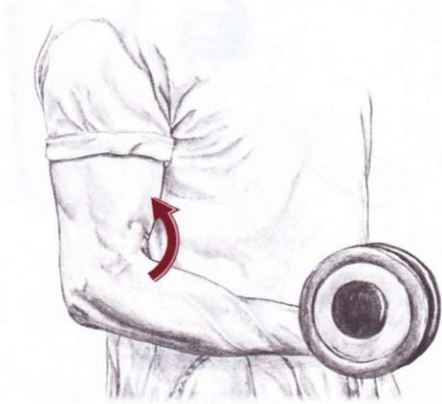

Starfleet Academy Anatomy Muscle Movement Quiz
Brian Piccolo, LMT

Match the muscle to the movement it does.

- A. Gastrocnemius
- B. Flexor Carpi Ulnaris
- C. External Oblique
- D. Pronator Teres
- E. Biceps Brachii

1

2

3

4

5

Starfleet Academy Anatomy Muscle Movement Quiz

Brian Piccolo, LMT

Match the muscle to the movement it does.

- F. Rectus Femoris
- G. Levator Scapula
- H. Extensor Digitorum
- I. Adductor Magnus
- J. Quadratus Lumborum

Starfleet Academy Anatomy Muscle Movement Quiz

Brian Piccolo, LMT

Match the muscle to the movement it does.